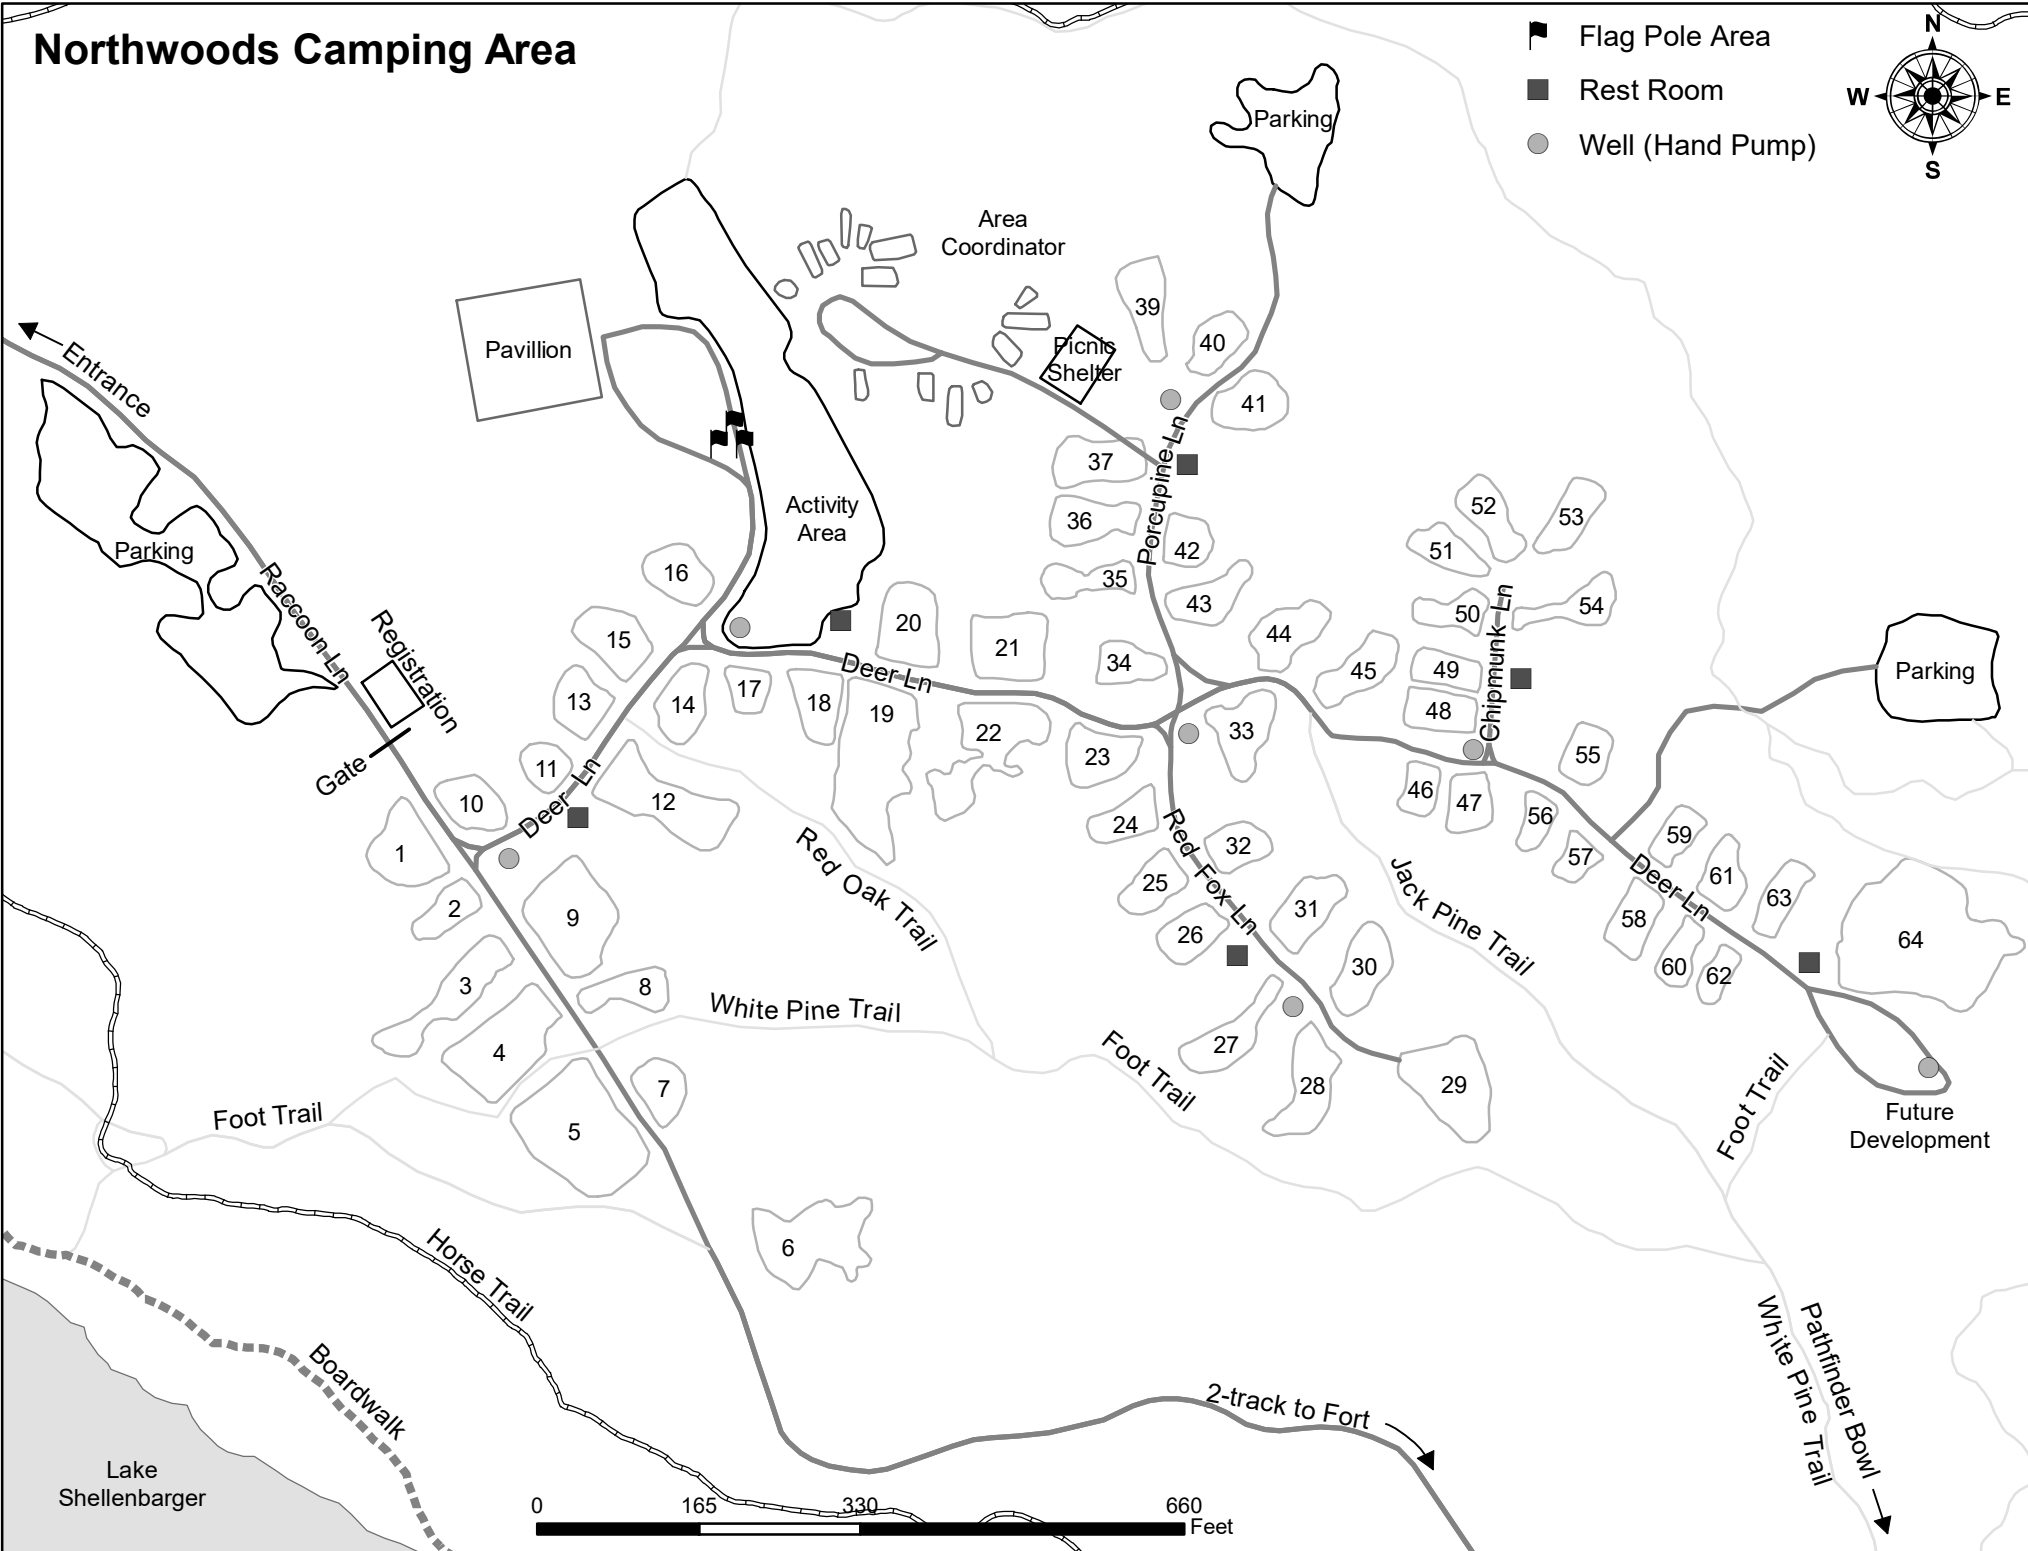

Northwoods Camping Area

- Flag Pole Area
- Rest Room
- Well (Hand Pump)

Lake Shellenbarger

0 165 330 660 Feet